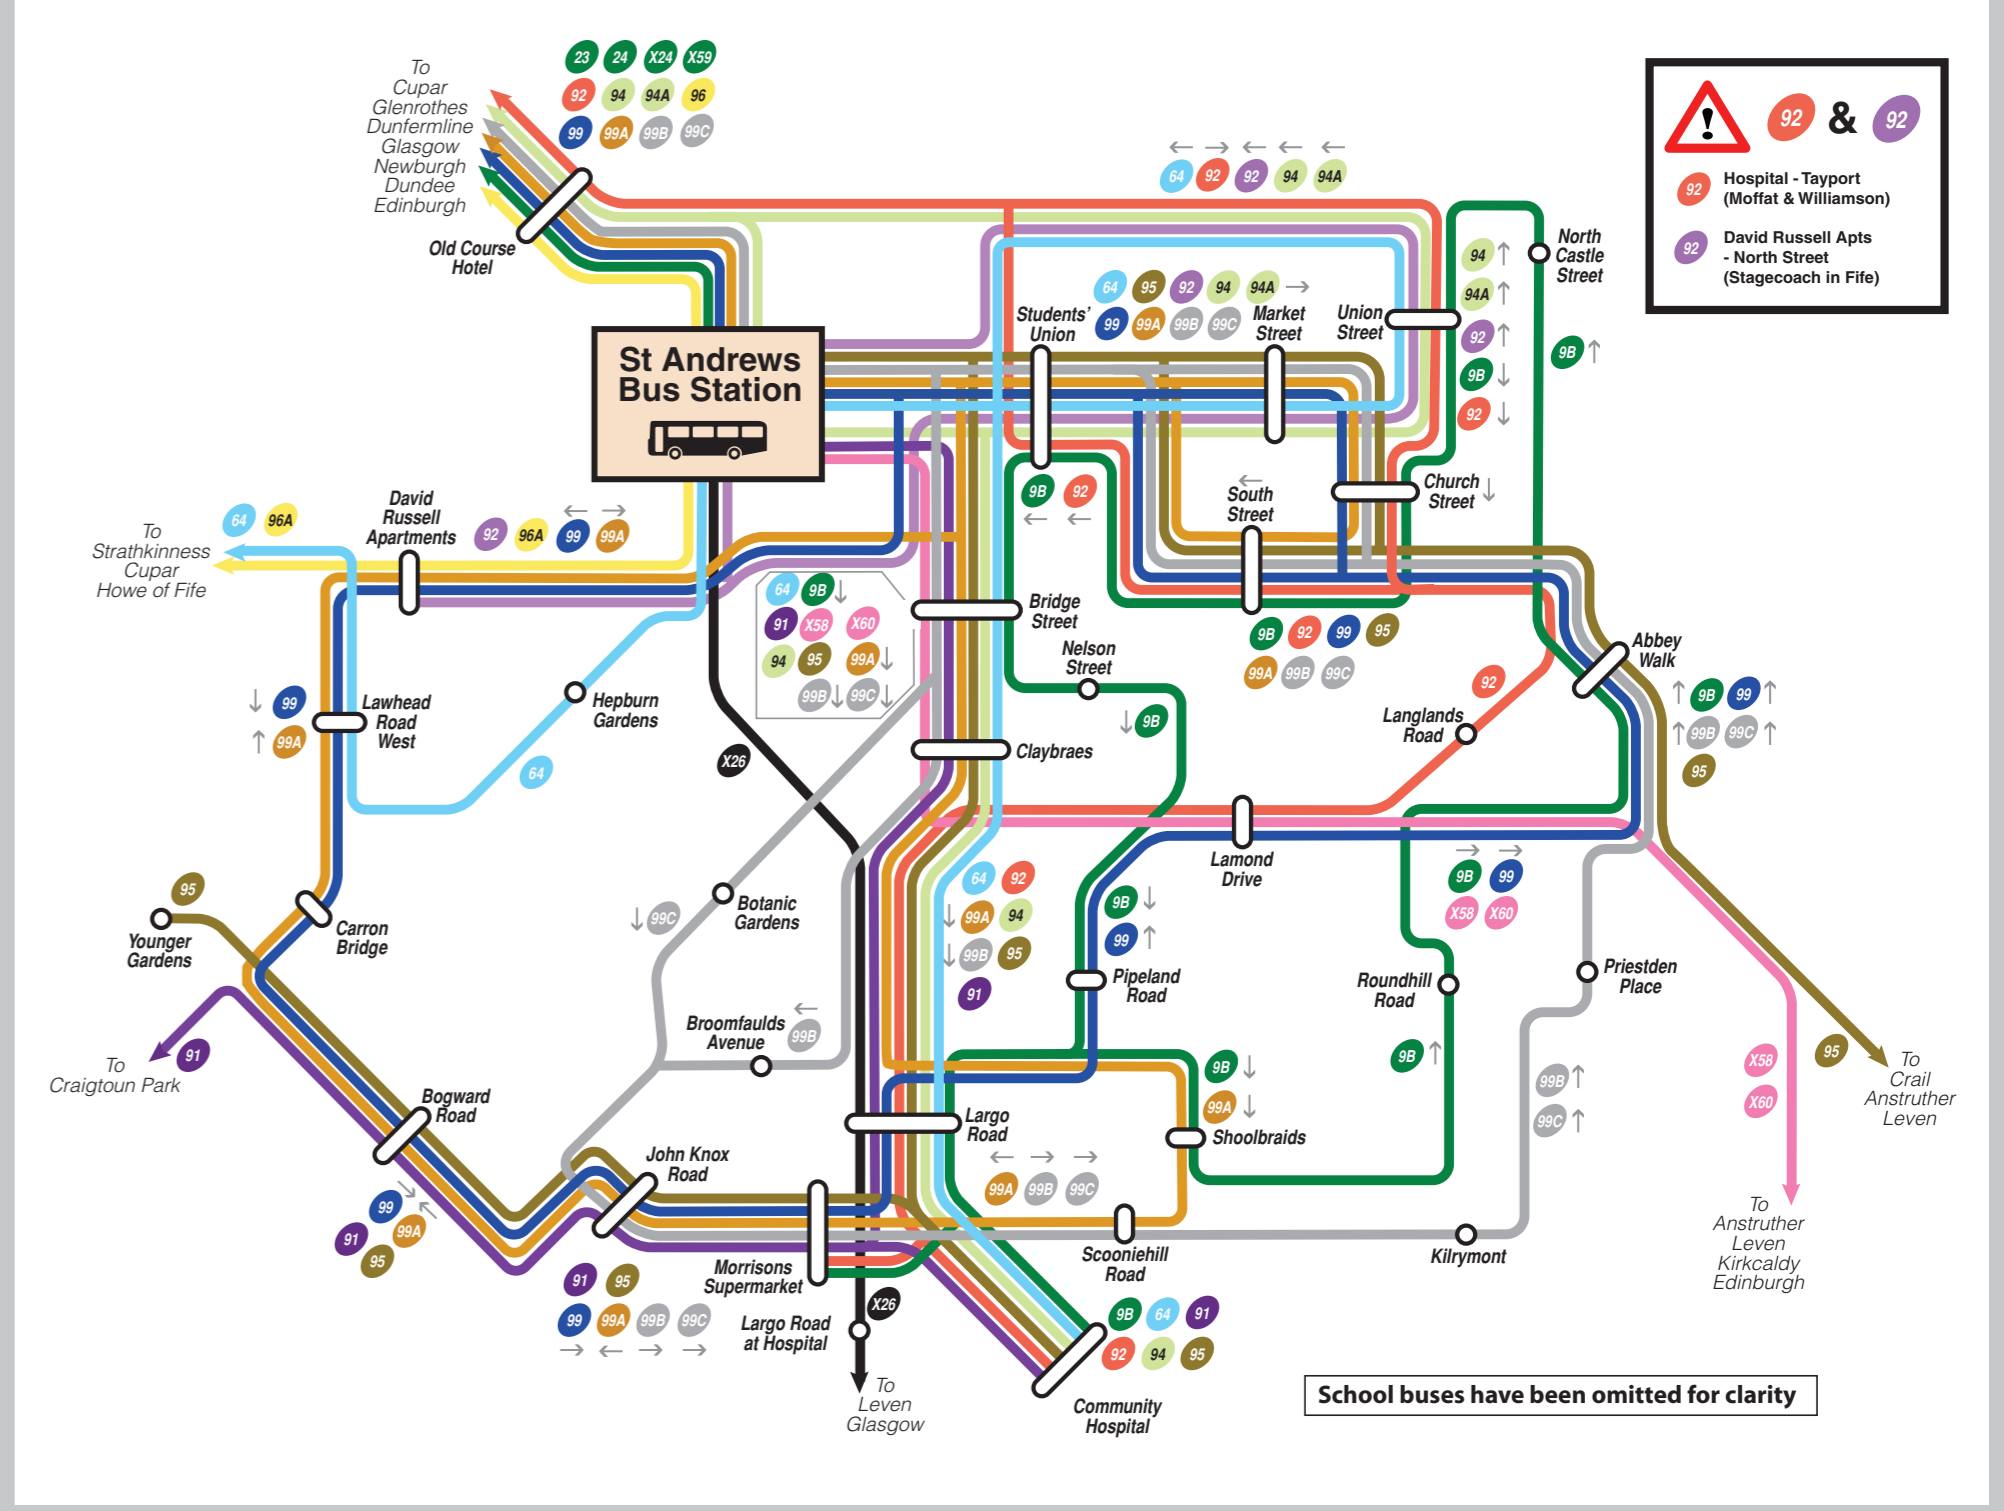

ST ANDREWS

(Route colours may differ from those used on the main Fife map)

School buses have been omitted for clarity