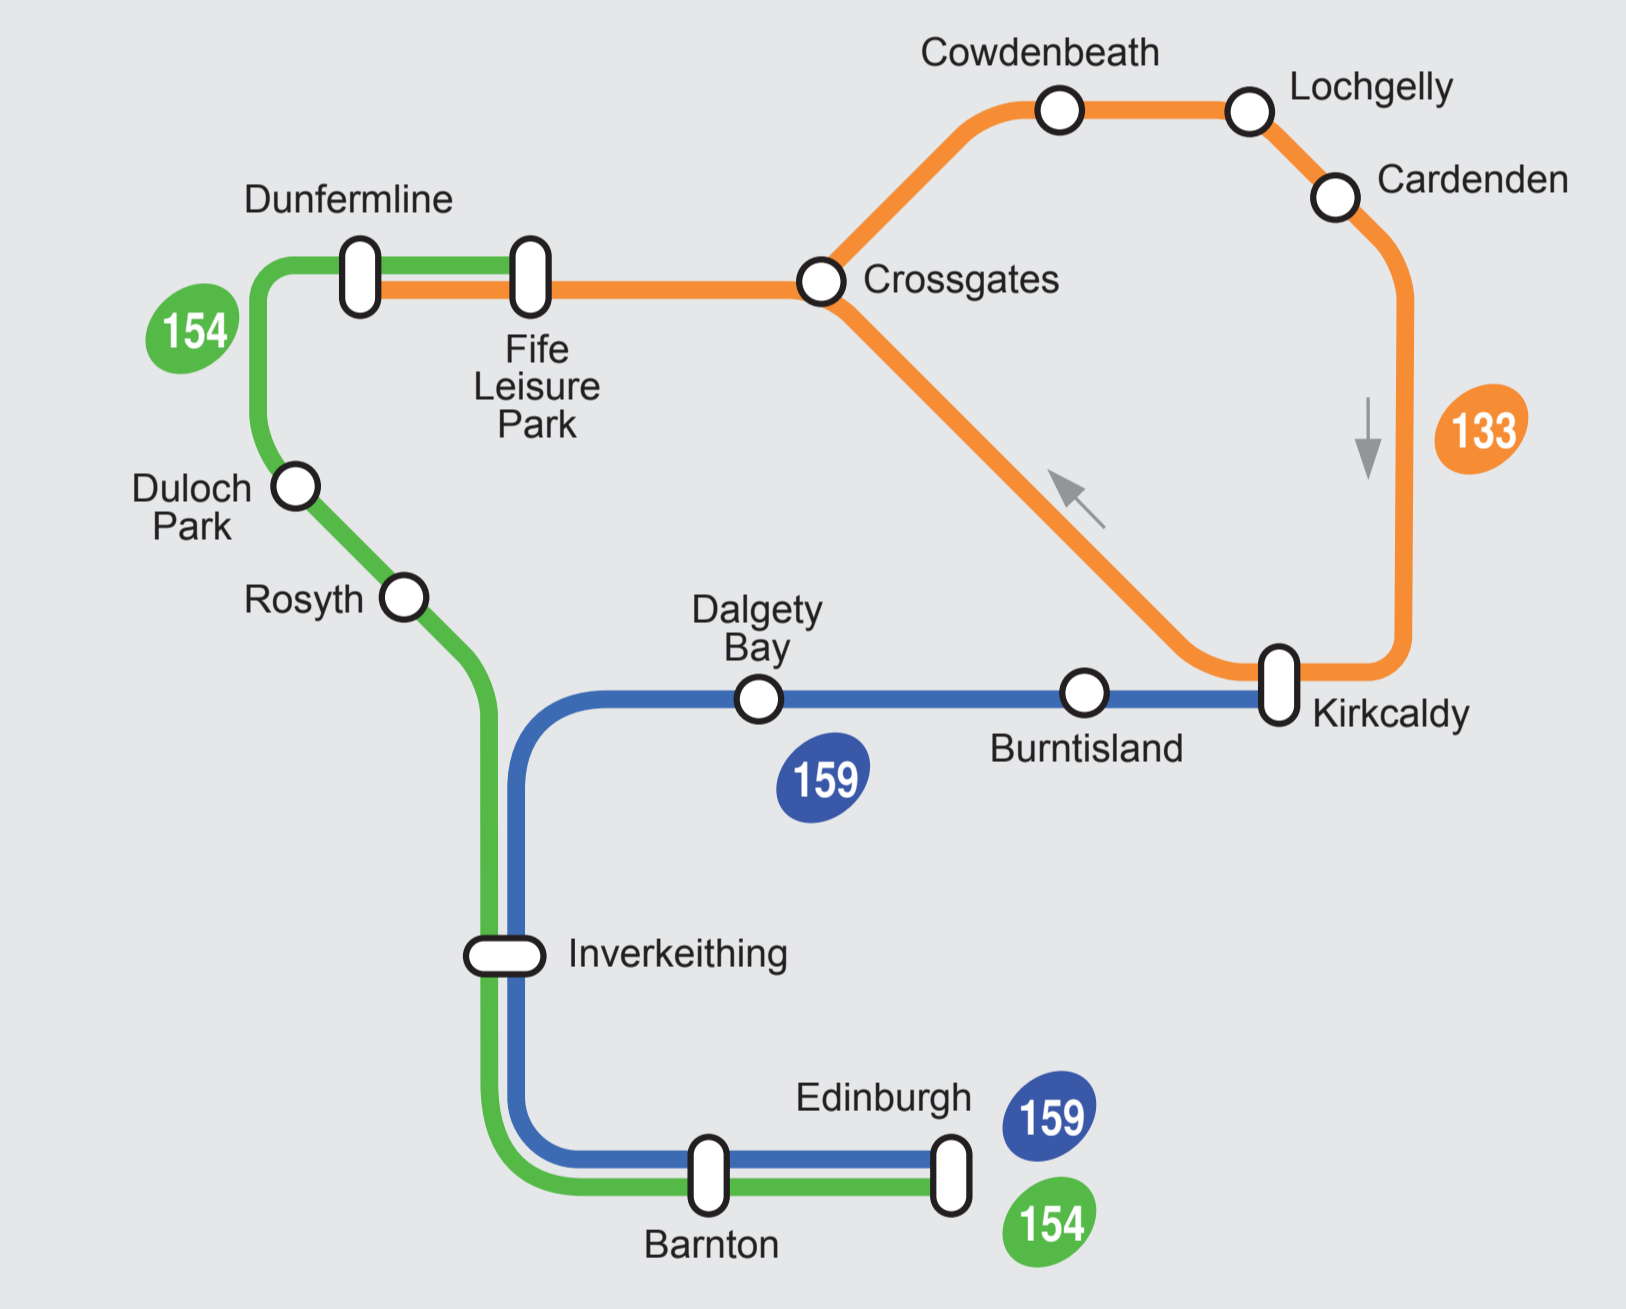

NIGHTBUS NETWORK

Route colours on the main Fife map may differ from those shown on town plans.

Schools and Works Services omitted for clarity.

BUS INFORMATION

Stagecoach 176
Stagcoach in Fife Offices 47-51 Evans Business Centre John Smith Business Park Kirkcaldy, KY2 6HD
01383 621249
01592 819886
01334 426338
01334 474238
01383 420197

Stagecoach 174
Dunfermline Bus Station
Glenrothes Bus Station
Leven Bus Station
St Andrews Bus Station
Ferrytoll Park & Ride
www.stagecoachbus.com
www.a1coaches.com

Stagecoach 175
Stagcoach Strathray 1 Smeaton Road Gourdie Industrial Estate Dundee DD2 4LT
01382 814550
www.stagecoachbus.com

Nordi Travel
Nordi Travel 3 Balmoral Crescent Carstairs Junction ML11 8RX
01555 840197
www.nordi-travel.com

megabus.com
citylink
Scottish Citylink/Megabus Buchanan Bus Station Gilmorehill Street Glasgow G2 2JY
08705 50 50 50
www.megabus.com
www.citylink.co.uk

PARKS OF HAMILTON
Parks of Hamilton 14 Balmyle Road Hamilton ML3 6AY
01698 281222
www.parksofhamilton.co.uk

First
First Scotland East Customer Services Cairnmuir House 200 Stirling Road Larbert FK3 5NU
08708 72 72 71
www.firstgroup.com

Moffat & Williamson
Moffat & Williamson The Old Railway Yard 50 Sturt Newport-on-Tay D26 6ND
01382 541159
www.moffat-williamson.co.uk

HAMISH GORDON
Hamish Gordon Bank Place Garage KY6 3LD
01592 620202
www.hamishgordoncoaches.co.uk

A1 COACHES
A1 Coaches 577 Wellesey Road Moffat KY8 3PD
01592 713443
www.a1coaches.com

Town & Country Taxis (Go-Flexi)
Lilac Cottage Balmindie (by Ceres) KY15 3LD
01334 840444
www.townandcountrytaxis.co.uk
www.go-flexi.org

EAM Horsburgh
EAM Horsburgh 160 Uprill Station Road Pumpingston ERSS OPD
01506 430666
www.horsburghcoaches.com

Rennies
Rennies of Dunfermline Wellwood Dunfermline KY12 0PY
01383 620600
www.rennies.co.uk

TRAIN INFORMATION

National Rail Enquiry Line 08457 48 49 50
www.nationalrail.co.uk

ScottRail
ScottRail 08457 48 49 50
www.scotrail.co.uk

EAST COAST
East Coast 08457 48 49 50
www.eastcoast.co.uk

CrossCountry Trains
CrossCountry Trains 08457 48 49 50
www.crosscountrytrains.co.uk

FERRY INFORMATION

norfolkline
Norfolkline Ferries 0844 499 0007
www.norfolkline.com

CYCLING INFORMATION

File Cycleways
File Cycleways 01592 583384
www.file-cycleways.co.uk

WALKING INFORMATION

File Coastal Path
File Coastal Path 01592 650080
www.filecoastalpath.co.uk