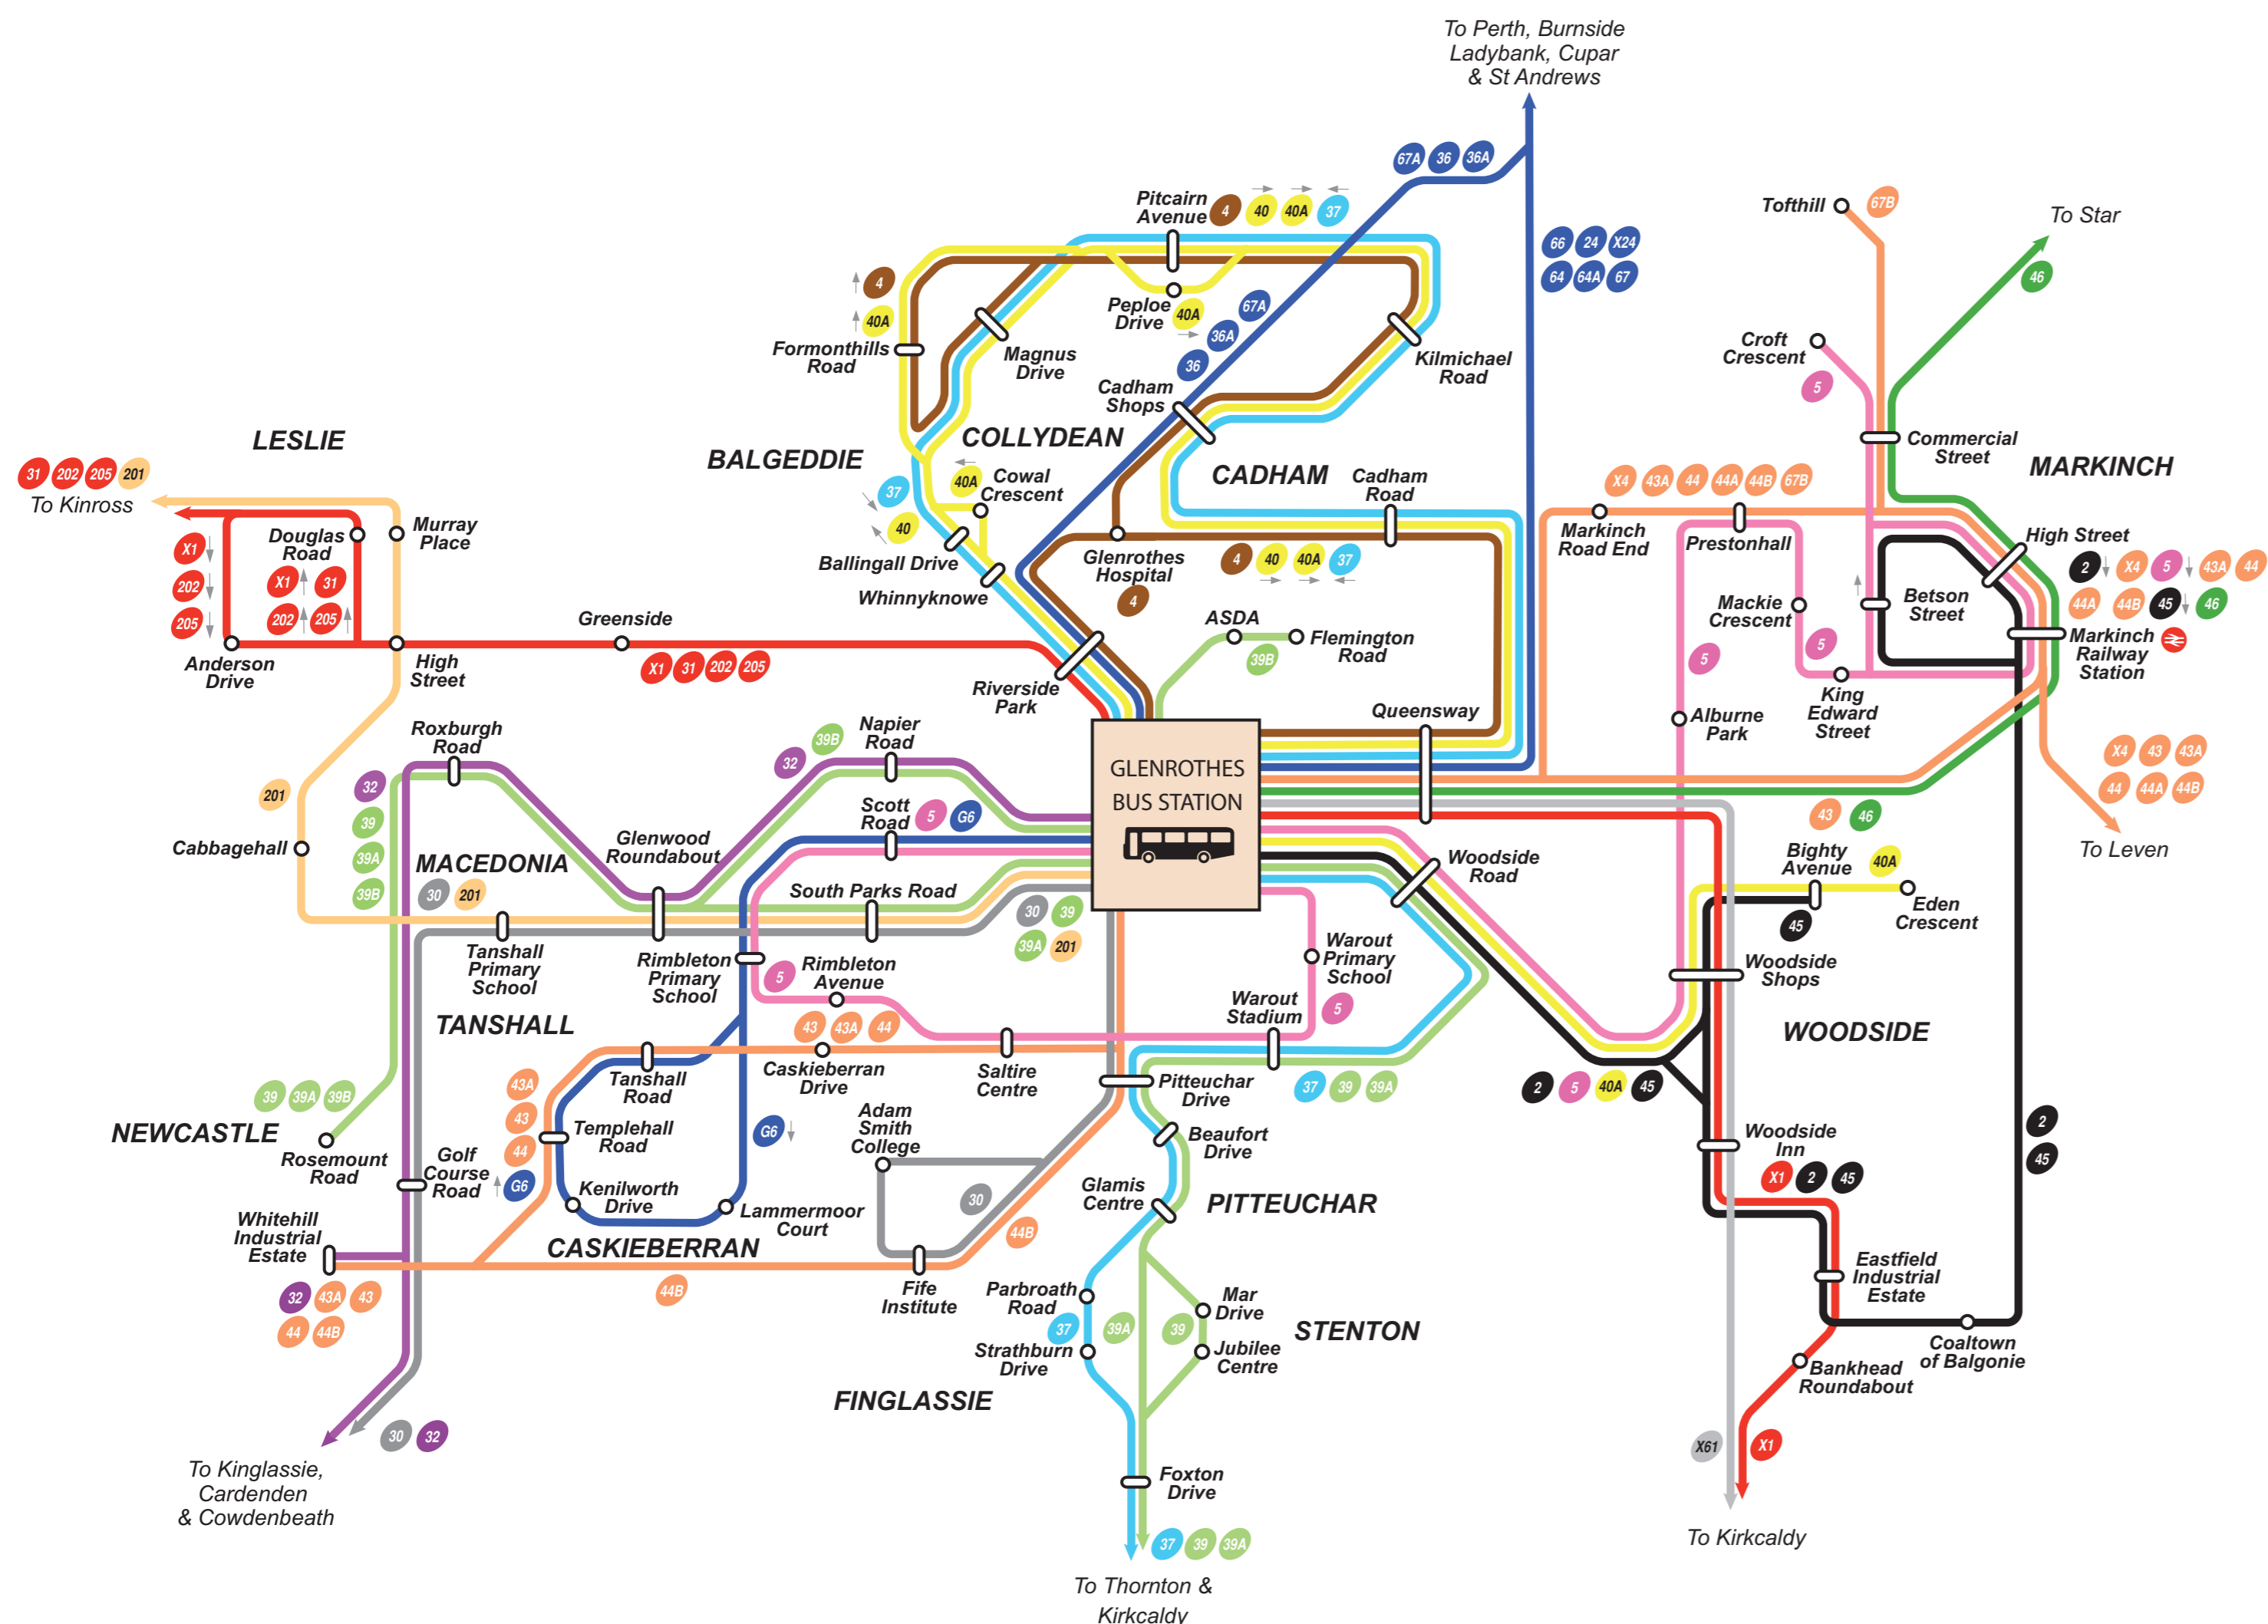

GLENROTHES

(Route colours may differ from those used on the main Fife map)