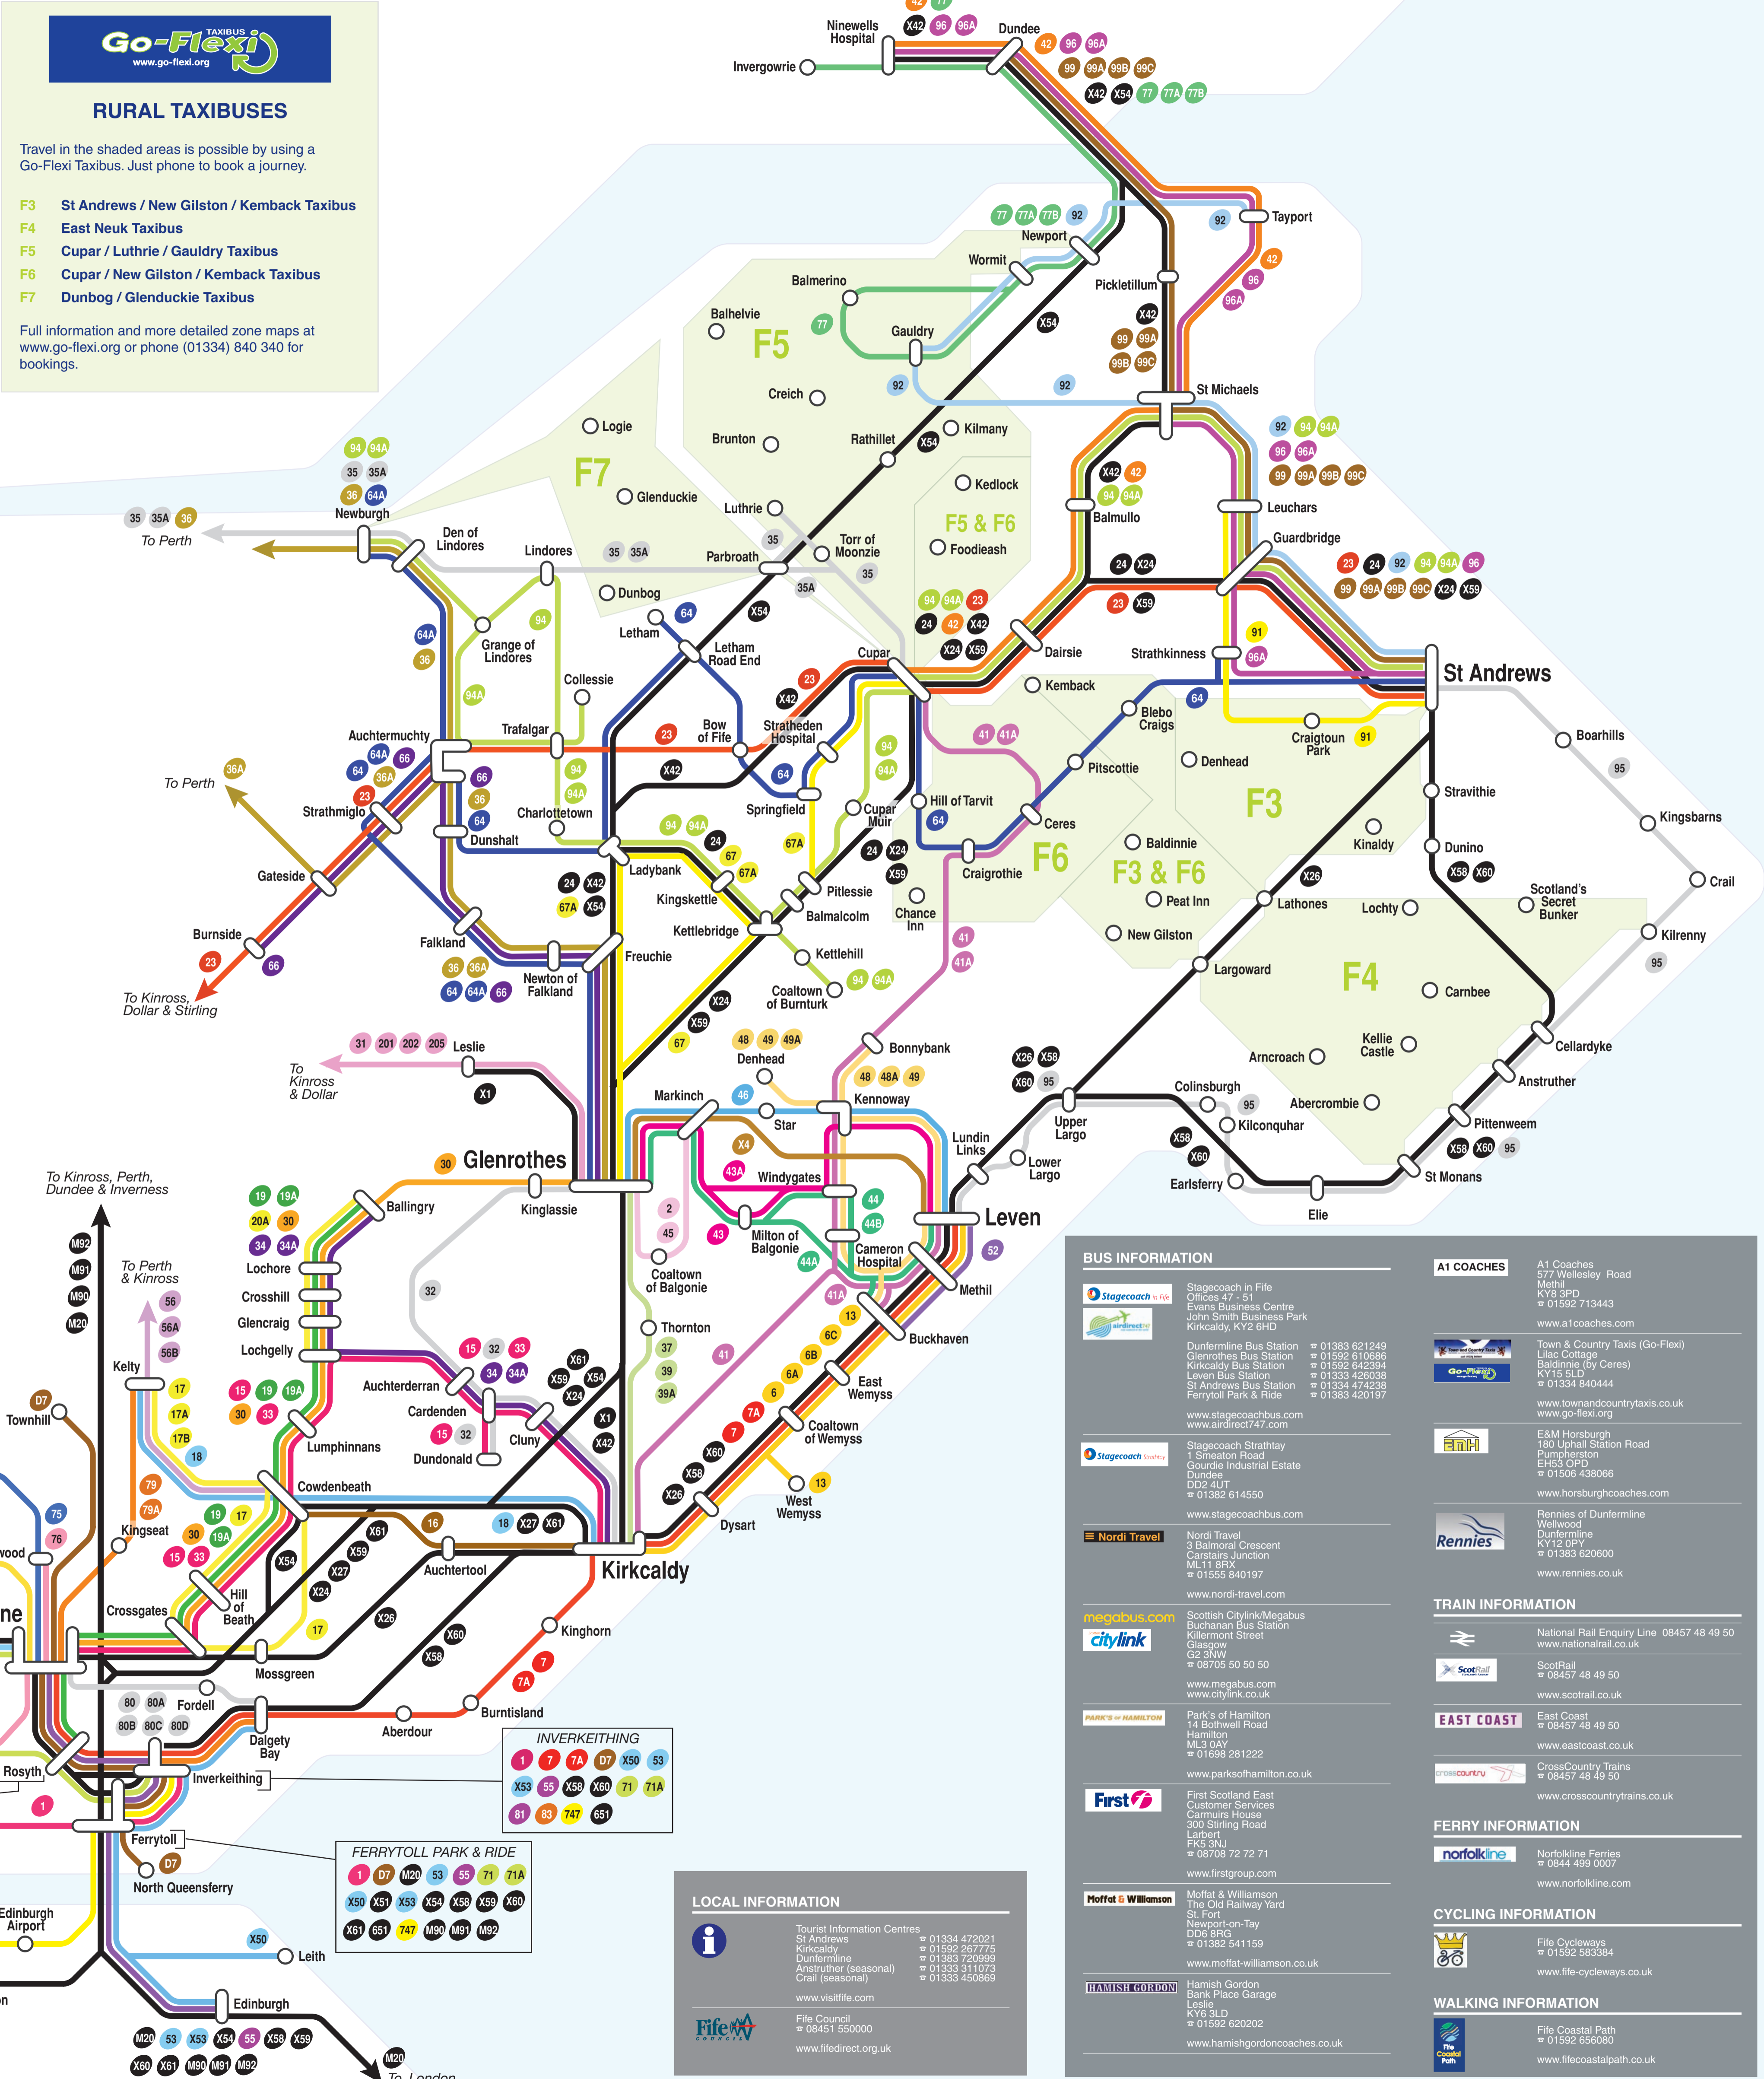

FIFE BUS NETWORK