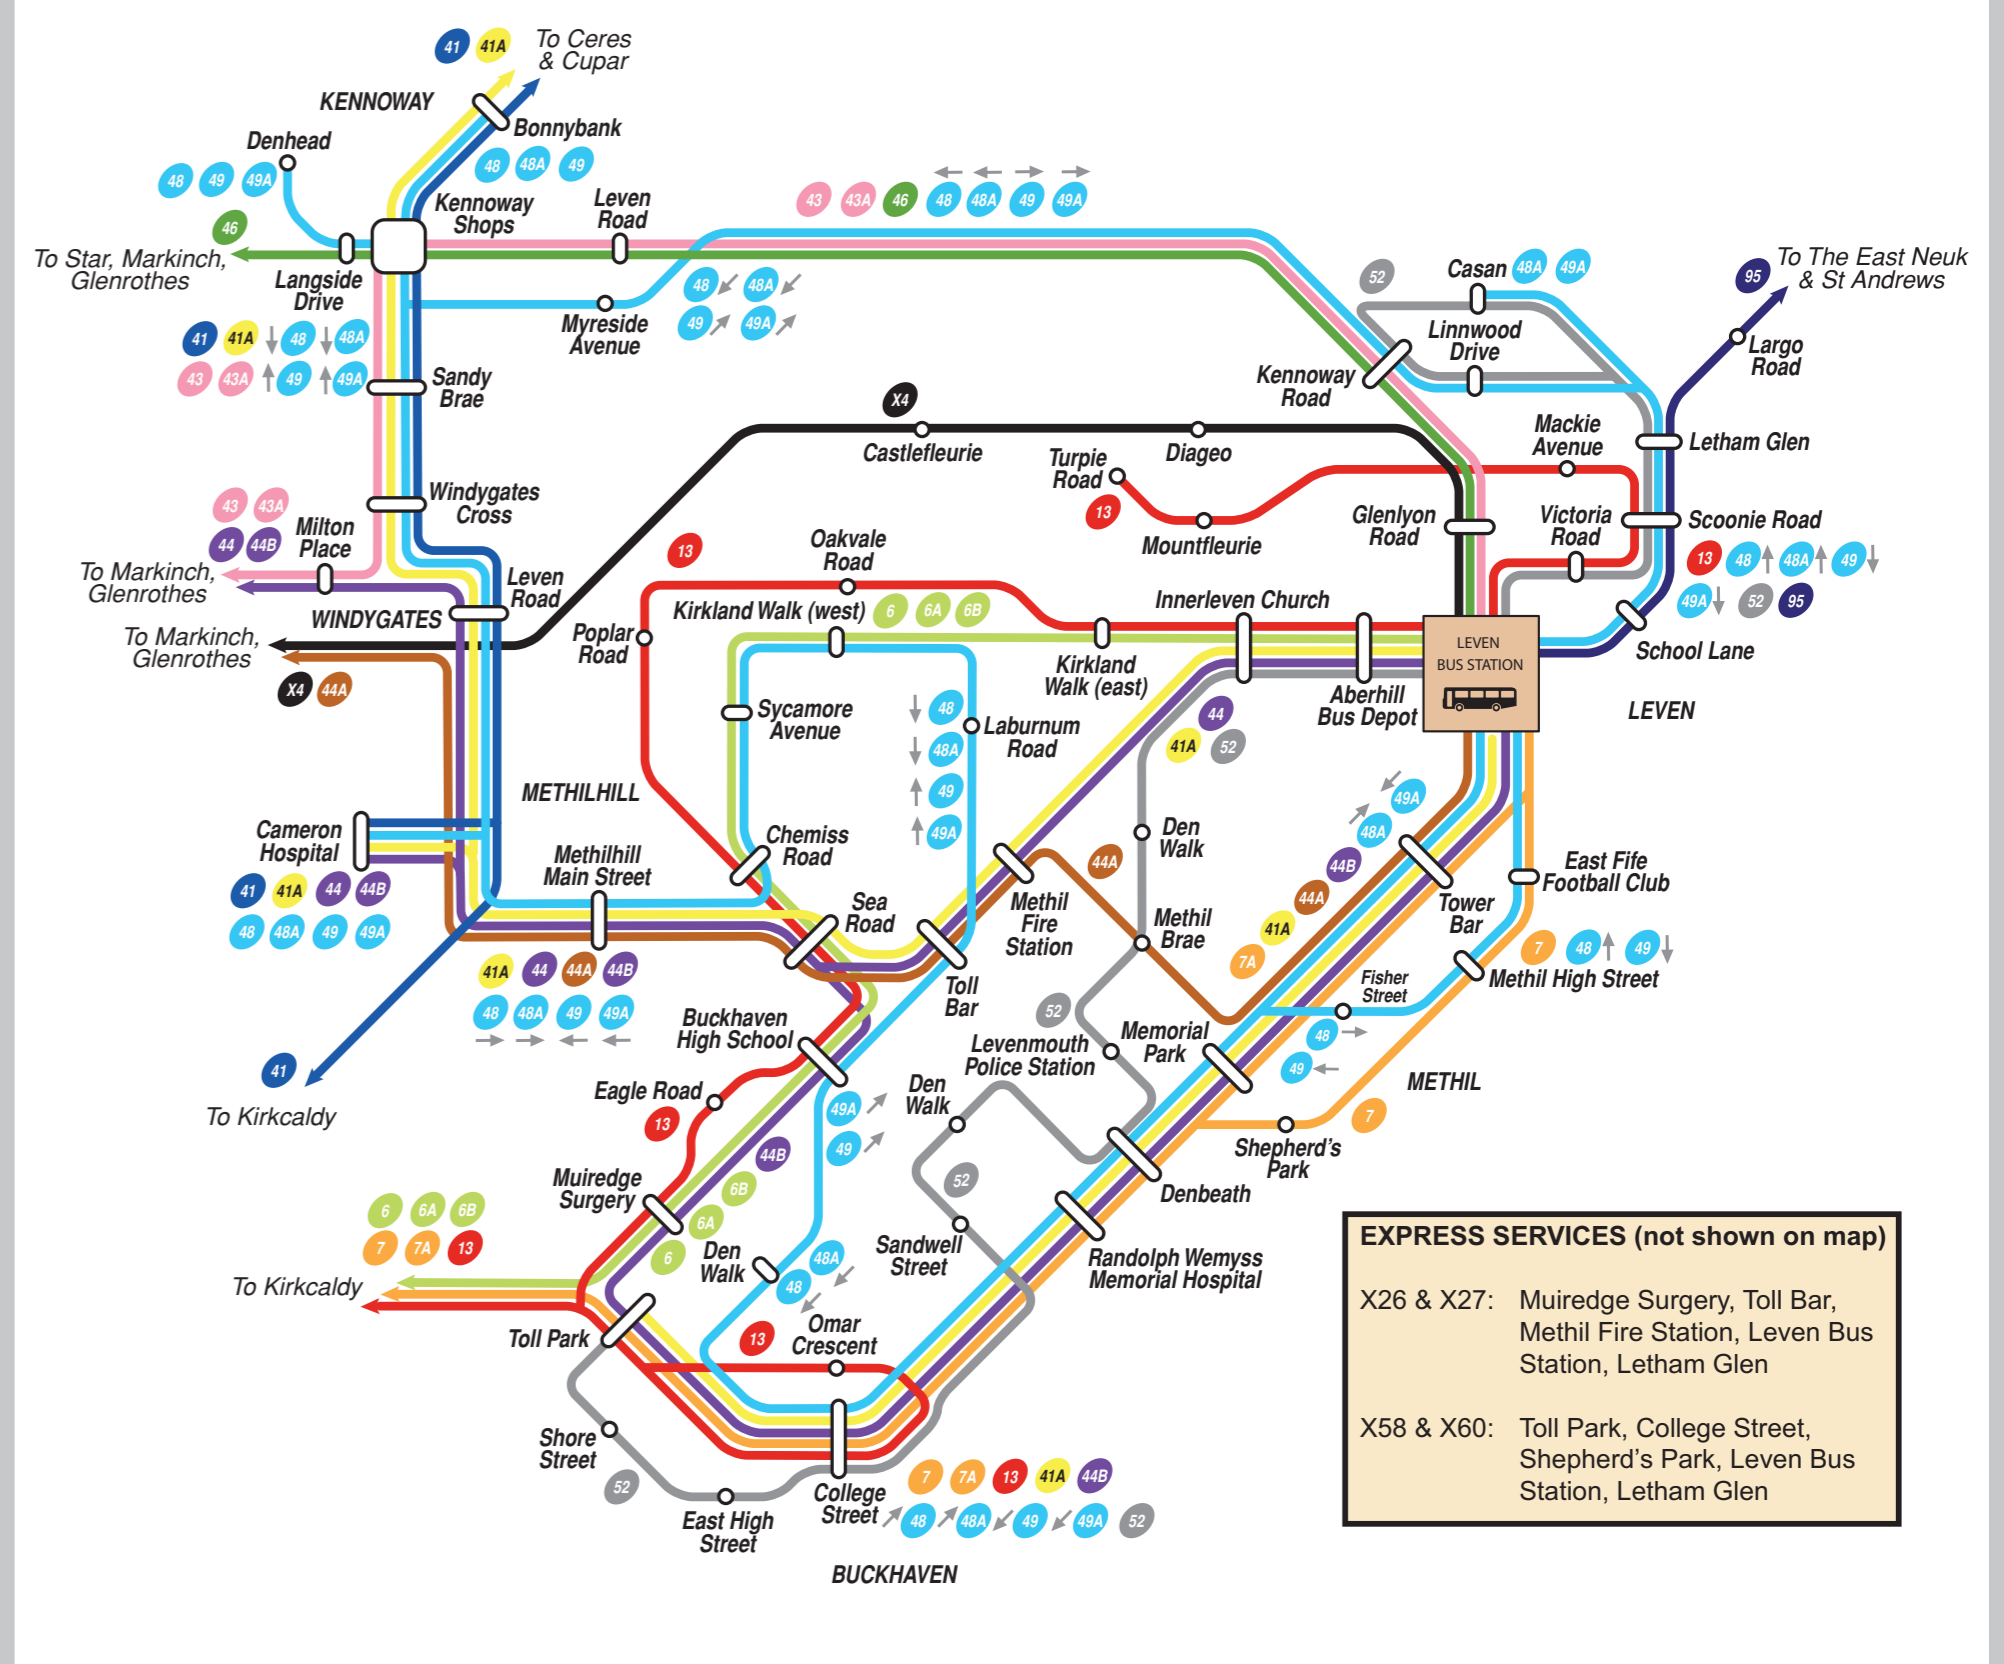

LEVEN

(Route colours may differ from those used on the main Fife map)

EXPRESS SERVICES (not shown on map)

X26 & X27: Mureddig Surgery, Toll Bar, Methil Fire Station, Leven Bus Station, Letham Glen

X58 & X60: Toll Park, College Street, Shepherds Park, Leven Bus Station, Letham Glen