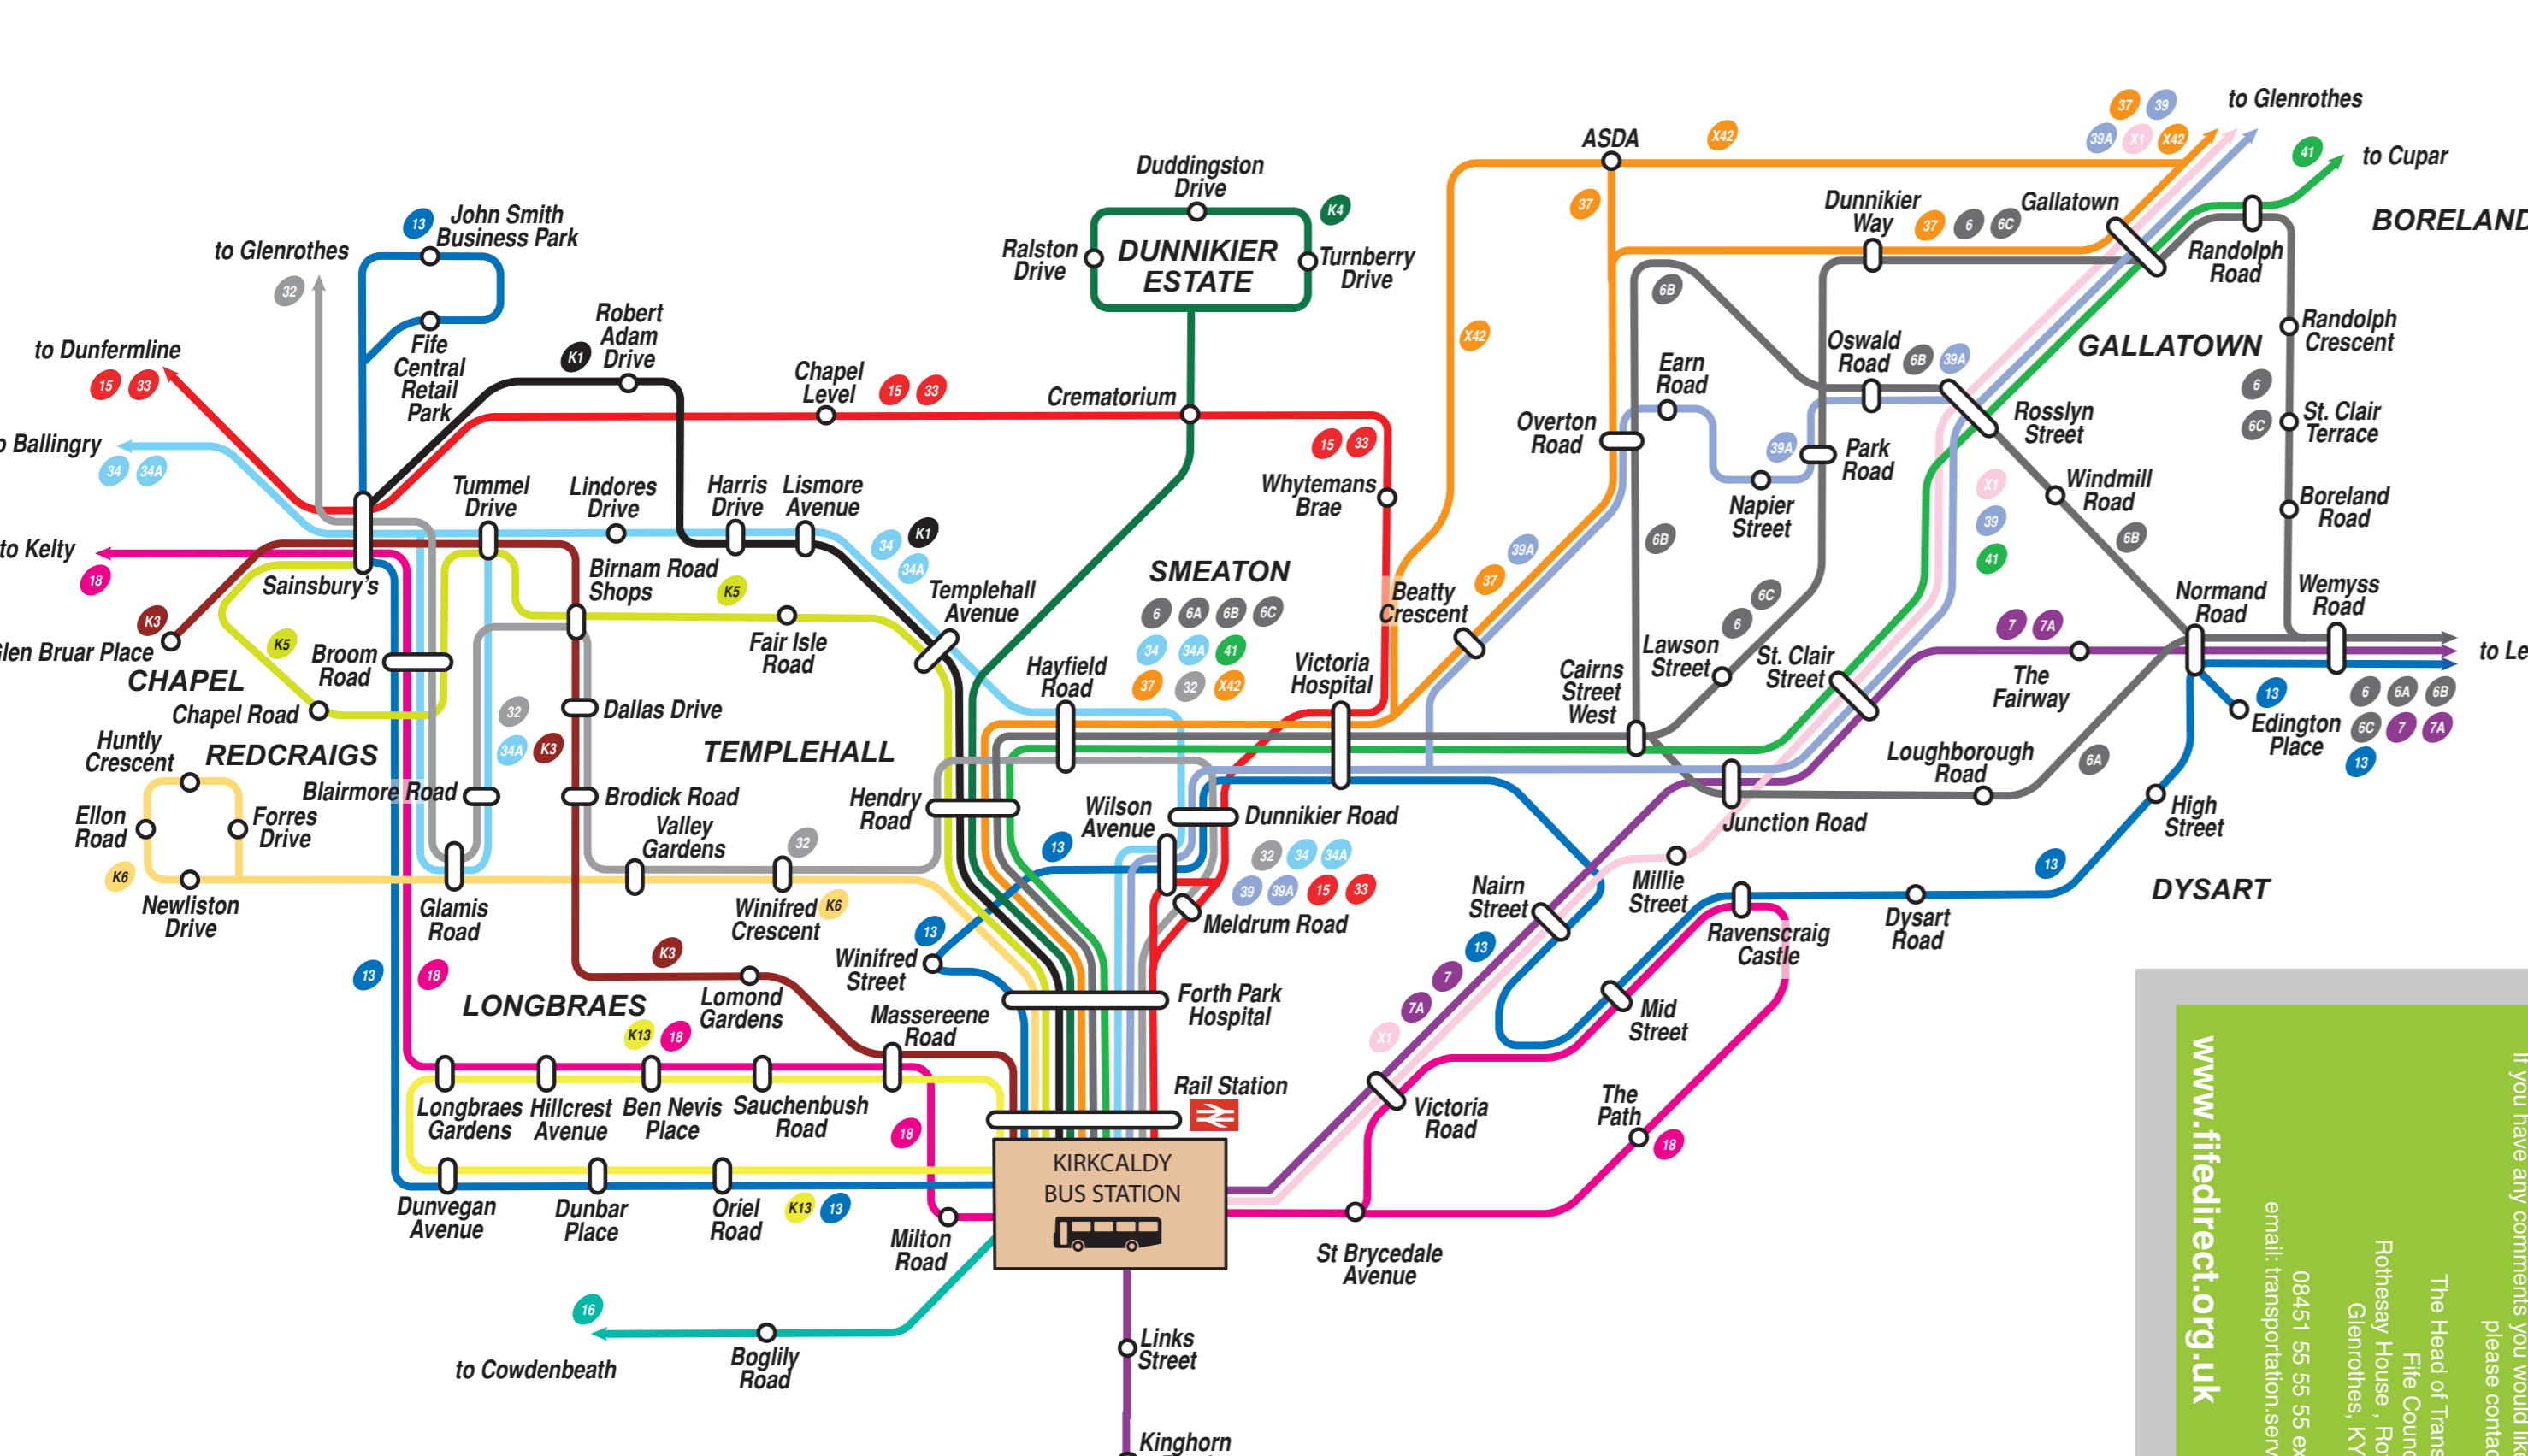

KIRKCALDY

(Route colours may differ from those used on the main Fife map)

EXPRESS SERVICES (not shown on map)

X61, X27 to Oriol Road & Chapel

X26 to Boglilly Road

X26, X58 & X60 to Ravenscraig Castle & Dysart

FERRYTOLL PARK & RIDE

The easy way to travel between South Fife & Edinburgh

For more information on Ferrytoll Park & Ride, go to www.ferrytoll.org

- FREE PARKING FOR OVER 1000 CARS
- FREQUENT BUSES TO EDINBURGH CITY CENTRE
- OPEN EARLY TILL AFTER MIDNIGHT
- BUSES TO AIRPORT AND FERRY TERMINAL

Stagecoach in Fife Fife

NextBuses.mobi

Bus times direct to your mobile phone

what's NextBuses?

- See your bus stops on a street map - find your nearest stop quickly and easily.
- Get bus times within seconds.
- Only pay your normal charges for internet data.

Log-on to www.nextbuses.mobi on your internet enabled mobile

train tracker

Train Tracker provides live train departure and arrival information direct to your mobile by texting your station or journey to 84950. To find out more, visit www.nationalrail.co.uk

BY BUS. BY RAIL. OR BOTH. BUY ONE-TICKET

TRAVEL MORE. PAY LESS.

www.one-ticket.co.uk

FLY & SAIL FROM FIFE!

Use the frequent airport and ferry bus links to reach Edinburgh Airport and Rosyth Ferry Terminal.

airdirect Service 747 runs daily linking Inverkeithing Railway Station and Ferrytoll Park & Ride with Edinburgh Airport. Through bus-bus and train-bus tickets available.

01383 420197 www.airdirect747.com

norfolkline

Service 1 runs on Tuesdays, Thursdays & Saturdays linking Inverkeithing Railway Station and Ferrytoll Park & Ride with Rosyth Ferry Terminal.

01592 583223 www.fifedirect.org.uk/ferryinformation

Getting Around Fife

6th June 2011

01020 2233

traveline public transport info 0871 200 22 33 www.travelinefife.co.uk

For bus, train, internal ferry and flight times covering the whole of Scotland, call Traveline (24hrs daily)

Getting Around Fife is produced by Fife Council's Transport Services. If you have any comments, please contact us.

The Heart of Transportation
Preston House, 100 High Street, Perth, Perthshire, KY9 5QD
08451 55 55 55 ext 44438
www.fifedirect.org.uk

Fife

Your guide to public transport in Fife