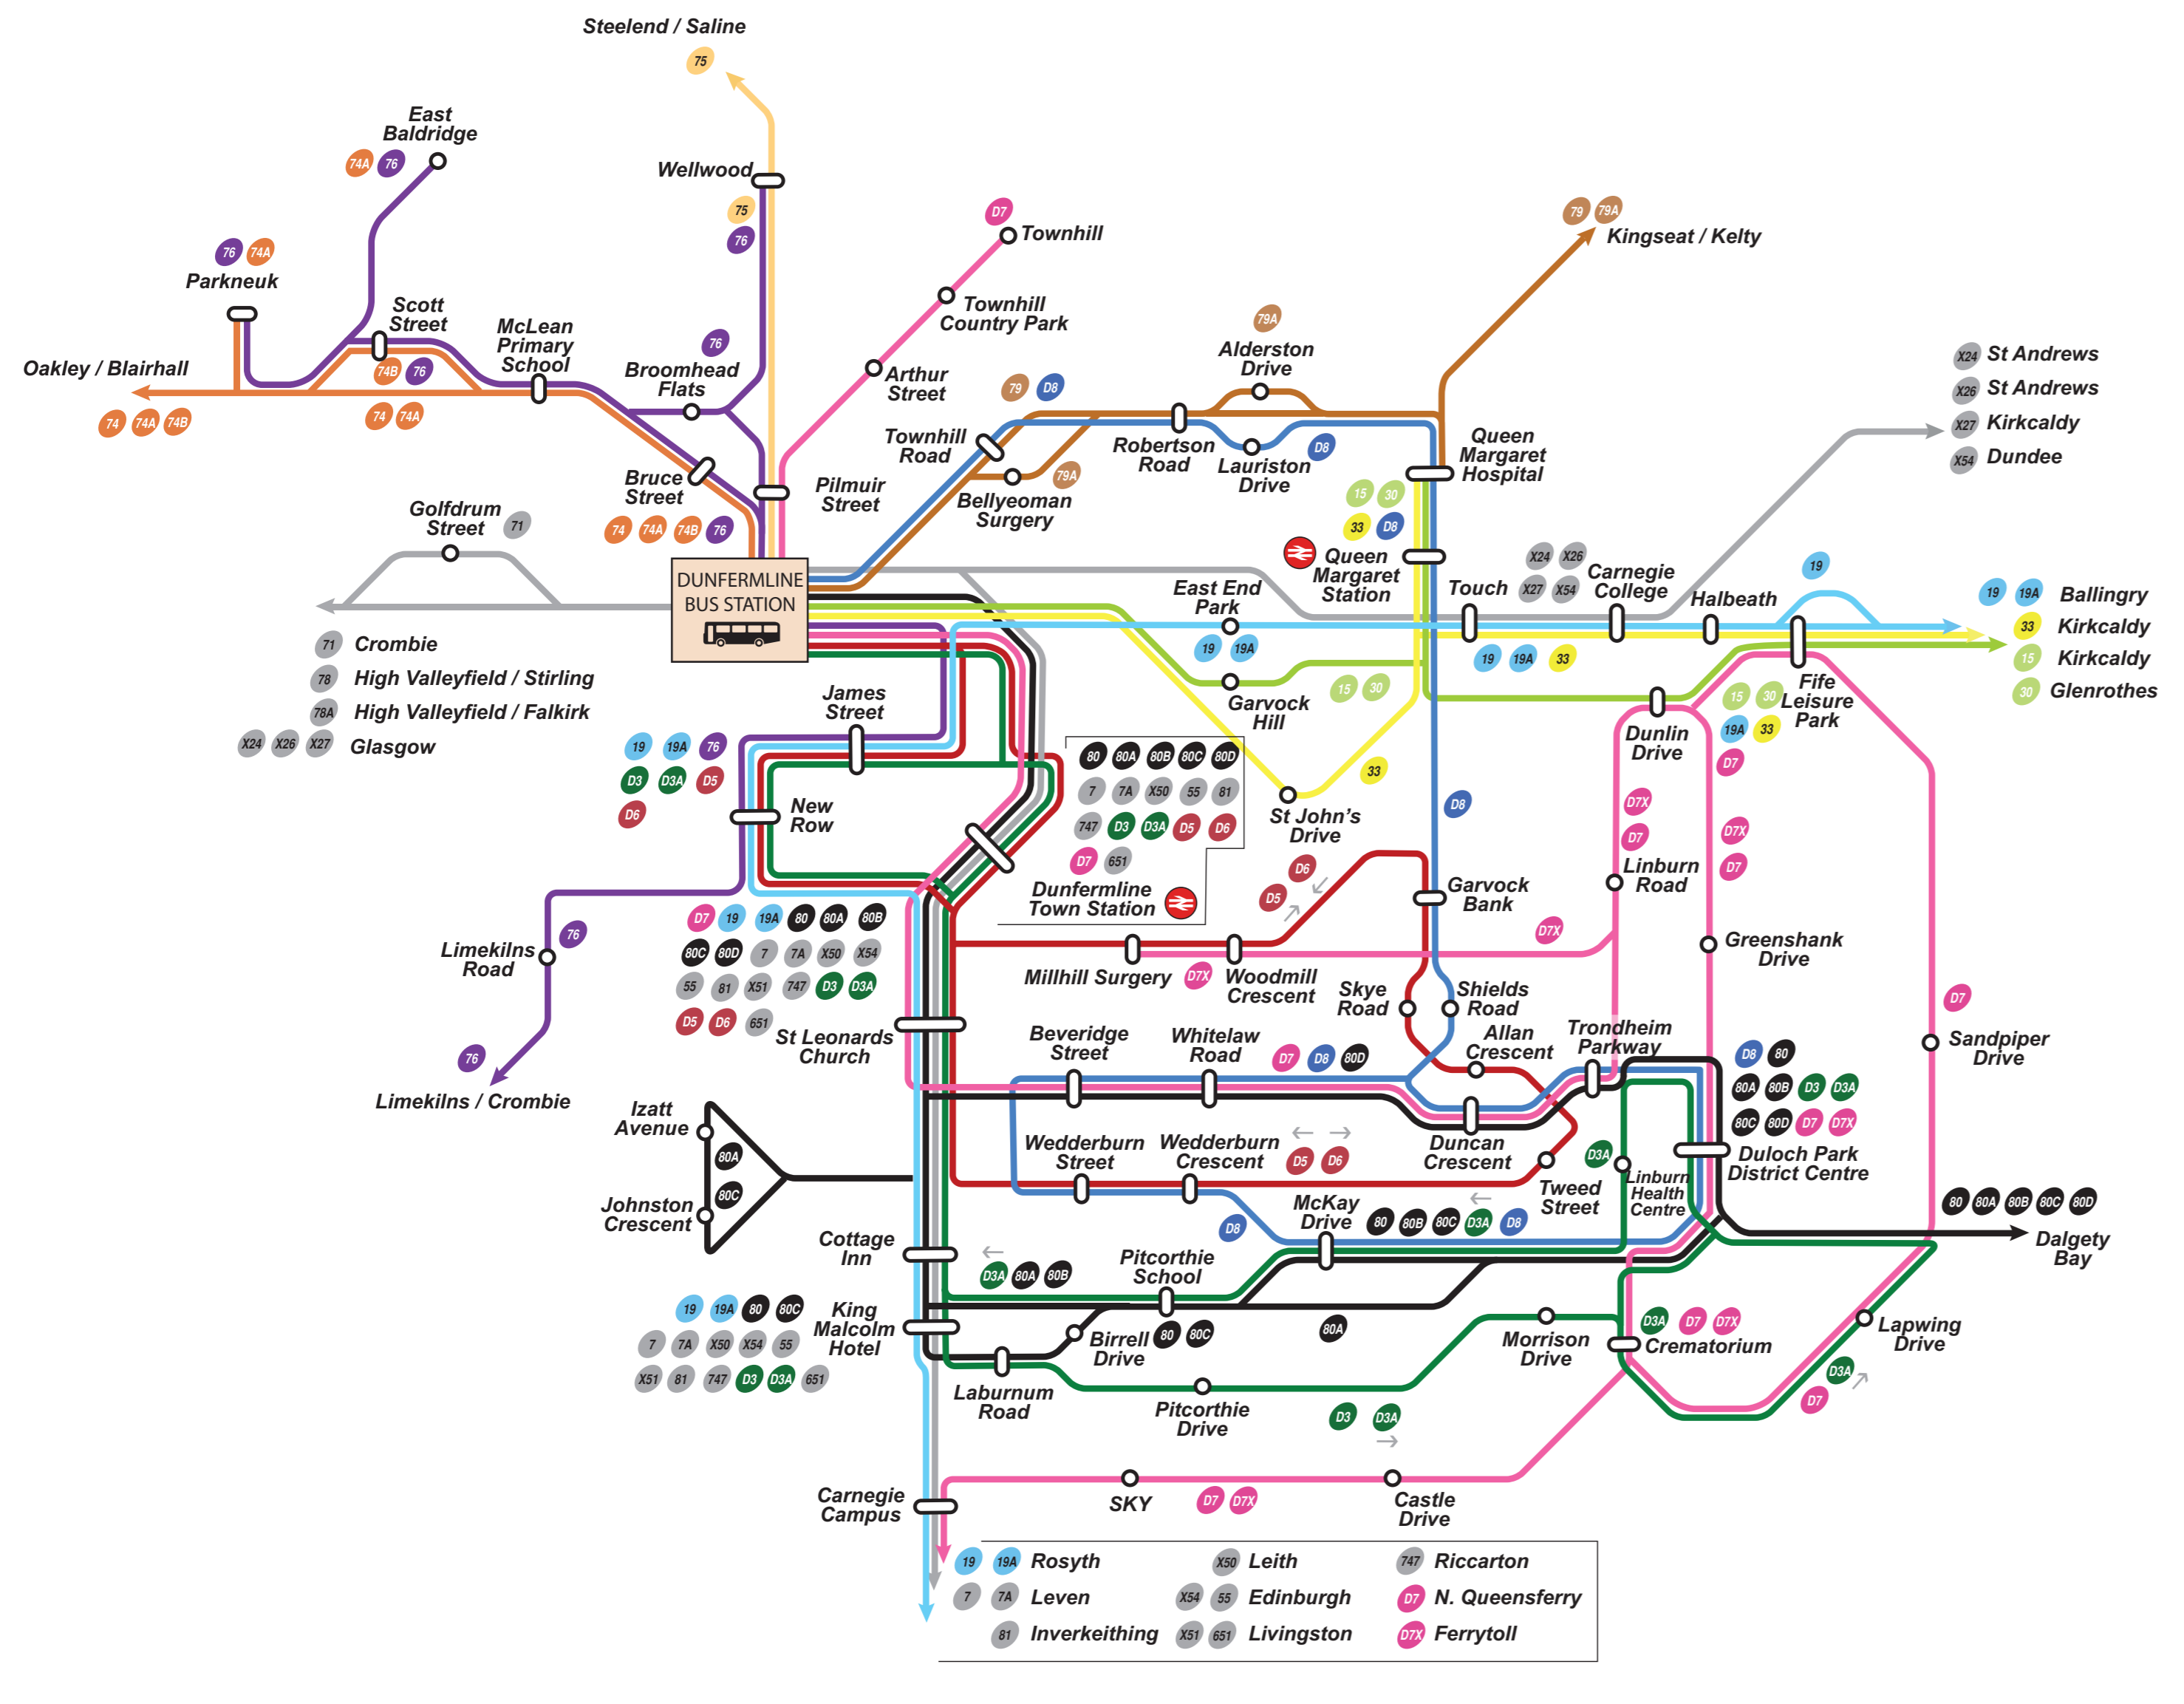

DUNFERMLINE

(Route colours may differ from those used on the main Fife map)