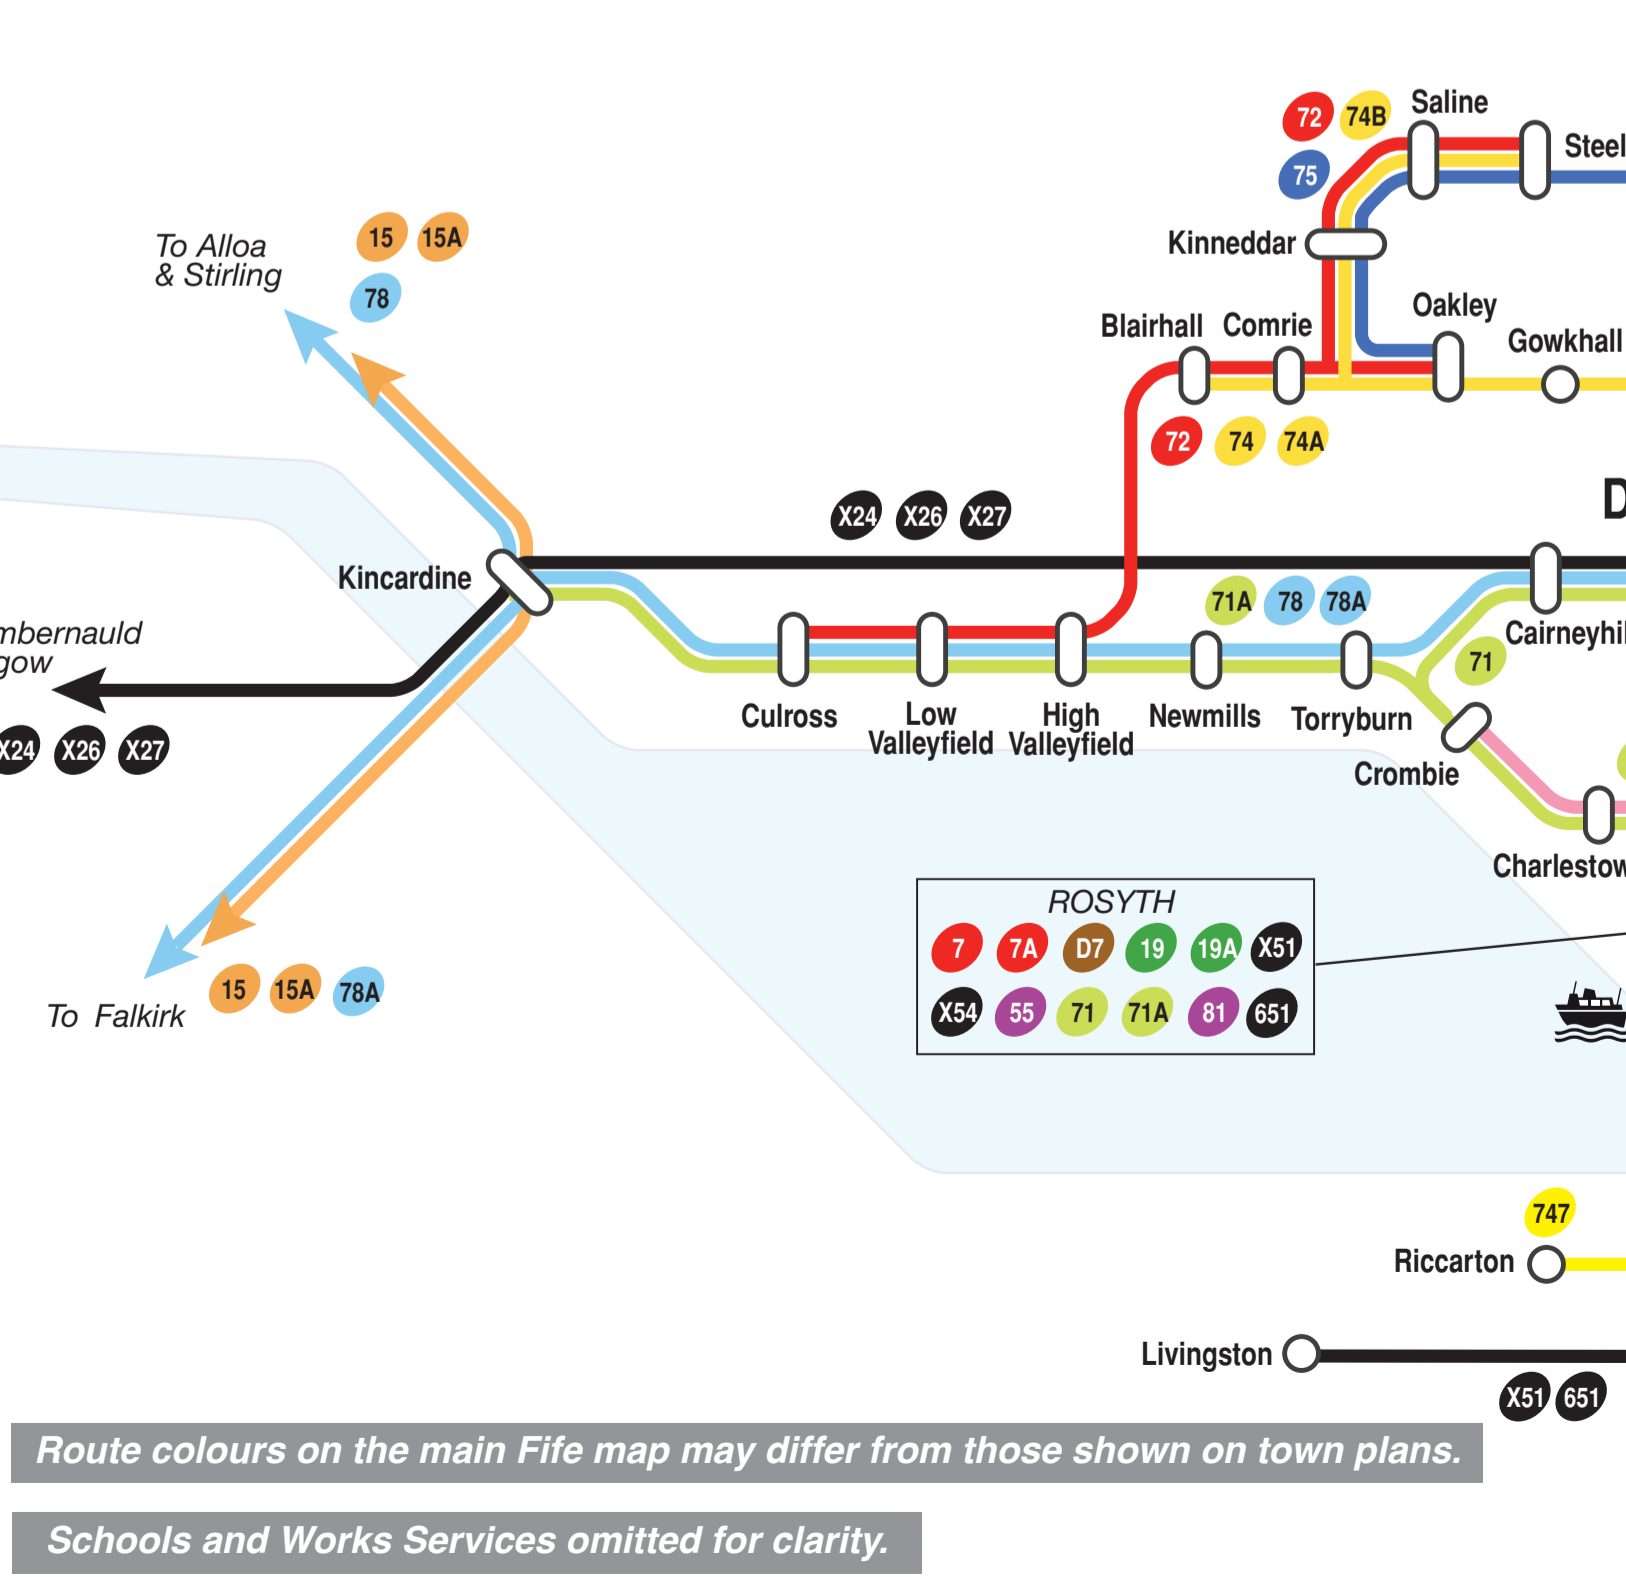

NIGHTBUS NETWORK

Route colours on the main Fife map may differ from those shown on town plans.

Schools and Works Services omitted for clarity.

BUS INFORMATION

Stagecoach 176
Stagcoach in Fife Offices 47-51 Evans Business Centre John Smith Business Park Kirkcaldy, KY2 6HD
01383 621249
01592 819886
01334 426338
01334 474238
01383 420197

Stagecoach 174
Dunfermline Bus Station
Glenrothes Bus Station
Leven Bus Station
St Andrews Bus Station
Ferrytoll Park & Ride
www.stagecoachbus.com
www.a1coaches.com

Stagecoach 175
Stagcoach Strathray 1 Smeaton Road Gourdie Industrial Estate Dundee DD2 4LT
01382 814550
www.stagecoachbus.com

Nordi Travel
Nordi Travel 3 Balmoral Crescent Carstairs Junction ML11 8RX
01555 840197
www.nordi-travel.com

megabus.com
citylink
Scottish Citylink/Megabus Buchanan Bus Station Gilmorehill Street Glasgow G2 2JY
08705 50 50 50
www.megabus.com
www.citylink.co.uk

PARKS OF HAMILTON
Parks of Hamilton 14 Balmyle Road Hamilton ML3 6AY
01698 281222
www.parksofhamilton.co.uk

First
First Scotland East Customer Services Cairnmuir House 200 Stirling Road Larbert FK3 5NU
08708 72 72 71
www.firstgroup.com

Moffat & Williamson
Moffat & Williamson The Old Railway Yard 50 Sturt Newport-on-Tay D26 6ND
01382 541159
www.moffat-williamson.co.uk

HAMISH GORDON
Hamish Gordon Bank Place Garage KY6 3LD
01592 620202
www.hamishgordoncoaches.co.uk

A1 COACHES
A1 Coaches 577 Wellesey Road Moffat KY8 3PD
01592 713443
www.a1coaches.com

Town & Country Taxis (Go-Flexi)
Lilac Cottage Balmindie (by Ceres) KY15 3LD
01334 840444
www.townandcountrytaxis.co.uk
www.go-flexi.org

EAM Horsburgh
EAM Horsburgh 160 Uprill Station Road Pumpingston ERSS OPD
01506 430666
www.horsburghcoaches.com

Rennies
Rennies of Dunfermline Wellwood Dunfermline KY12 0PY
01383 620600
www.rennies.co.uk

TRAIN INFORMATION

National Rail Enquiry Line 08457 48 49 50
www.nationalrail.co.uk

ScottRail
ScottRail 08457 48 49 50
www.scotrail.co.uk

EAST COAST
East Coast 08457 48 49 50
www.eastcoast.co.uk

CrossCountry Trains
CrossCountry Trains 08457 48 49 50
www.crosscountrytrains.co.uk

FERRY INFORMATION

norfolkline
Norfolkline Ferries 0844 499 0007
www.norfolkline.com

CYCLING INFORMATION

File Cycleways
File Cycleways 01592 583384
www.file-cycleways.co.uk

WALKING INFORMATION

File Coastal Path
File Coastal Path 01592 650080
www.filecoastalpath.co.uk